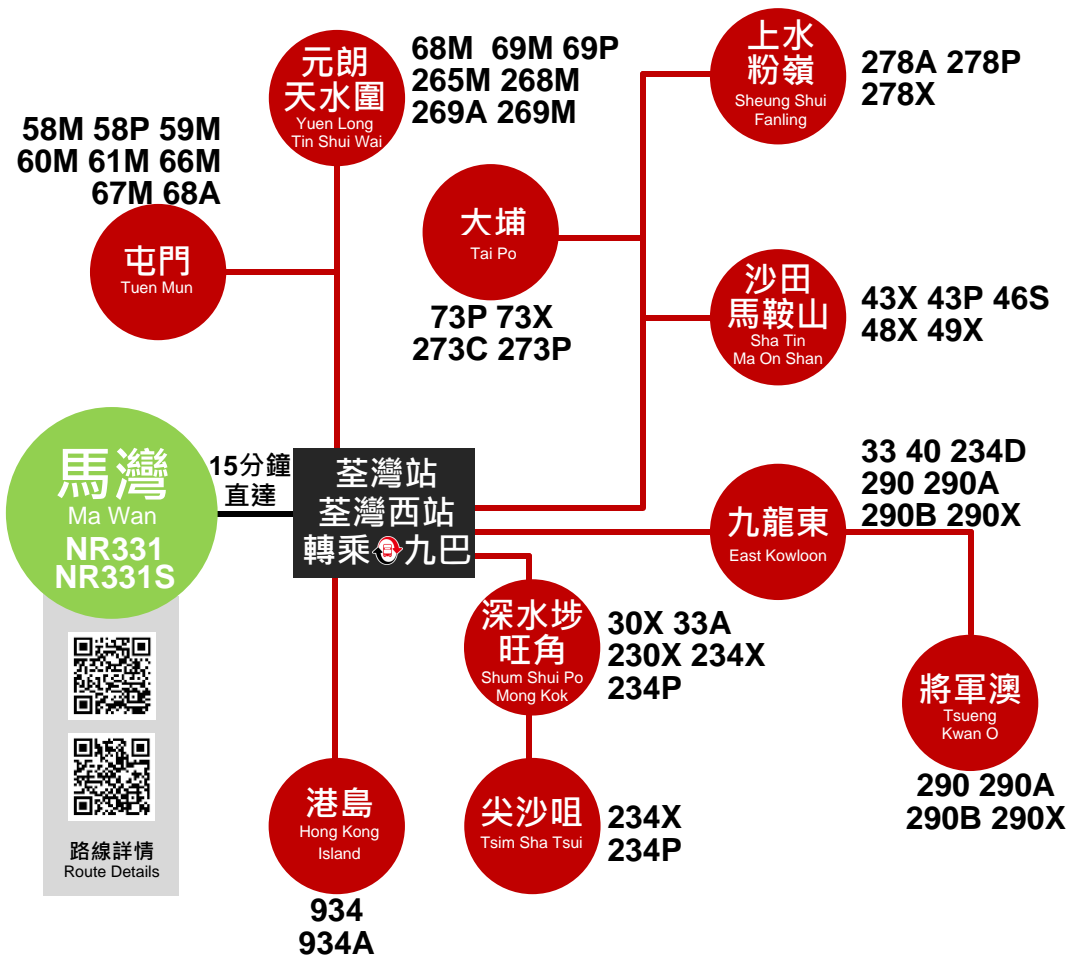

# 馬灣

Ma Wan

# 九巴轉乘優惠

KMB Interchange Concession

來往各區  
更抵搭

最高可慳 **\$4** Maximum Discount

\*乘客以同一張八達通卡乘搭NR331 / NR331S後的60分鐘內轉乘指定九巴路線或乘搭指定九巴路線後的120分鐘內轉乘NR331 / NR331S，第二程車程可享轉乘優惠。  
\*Passengers using the same Octopus Card interchange from NR331 / NR331S to designated KMB routes within 60 minutes, or interchange from designated KMB routes to NR331 / NR331S within 120 minutes, can enjoy discount on their second trip.